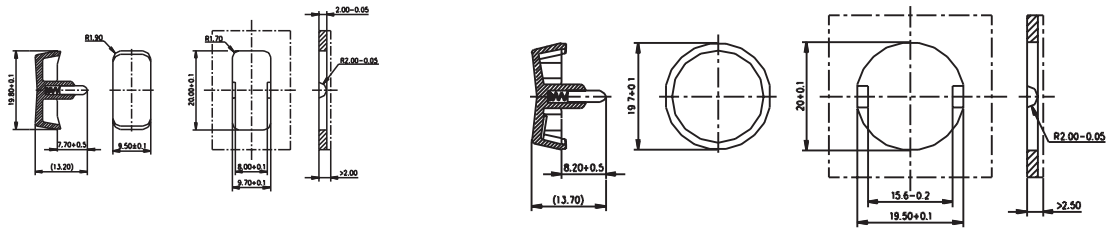

Ordering Reference	Size (mm)	Colour	Form
136-305.0000	14 × 19,8	White	Square
136-301.0000	∅ 20	White	Round
136-332.0000	∅ 20	Black	Round

Specifications

Base	PBT
Rocker	PC
Mechanism	Single pole
Functions	Change-over
Contacts	Ag/Ni
Protection	IP00
Mounting	Snap-in mounting or customised
Tracking Resistance	PTI 250
Glow-wire	850°C
Switch angle	20° I-II, 2 × 10° I-O-II
Contact gap	< 3 mm

Circuit diagram

circuit diagram

circuit diagram

Dimensions

Operating Characteristics

Rocker

Rocker

Ordering Reference

Standard range rocker

Ordering Reference	Size (mm)	Colour	Shape
136-312.0000	9,7 × 20	White	Square
136-311.0000	9,7 × 20	Black	Square
136-314.0000	14 × 19,8	Black	Square
136-347.0000		White	Elliptical
136-346.0000		Black	Elliptical