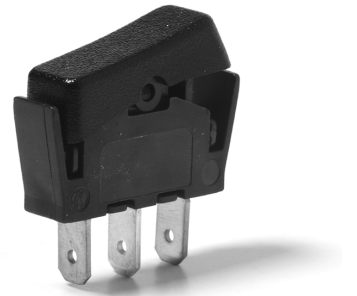

## Manually operated Switches

Rocker

### 3673

Characteristics	<ul style="list-style-type: none"><li>▪ single pole</li><li>▪ change-over (with or without "zero-position")</li><li>▪ snap-in mounting</li><li>▪ quick connect</li><li>▪ <math>\mu</math>-gap</li><li>▪ temp. 100/55°</li></ul>
Rating	250 VAC, 6 (3) A 125 VAC, 10 A (for version with "zero"-position)
Dimensions (mm)	Various
Actuator	Rockers in different shapes/colours
Approvals	ENEC, cUL

### Preferred Range Switch

Ordering Reference	Illumination	Function	Terminals	Mounting	Rocker	Approvals (ENEC)
3673-600.02 4550	None	I-II	Faston 4,8 mm	Frameless	See below, not mounted	250 VAC 6 (3) A

### Specifications

Base	PBT
Rocker	PC
Mechanism	Single pole
Functions	Change-over
Contacts	Ag/Ni
Protection	IP00
Mounting	Snap-in mounting or customised
Tracking Resistance	PTI 250
Glow-wire	850°C
Switch angle	20° I-II, 2 × 10° I-O-II
Contact gap	< 3 mm