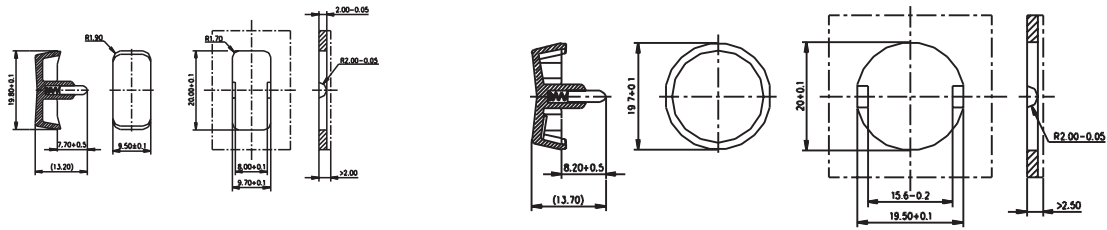

Operating Characteristics

Rocker