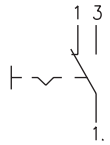

Specifications

Base	PBT
Rocker	PC
Mechanism	Single pole
Functions	Change-over
Contacts	Ag/Ni
Protection	IP00
Mounting	Snap-in mounting or customised
Tracking Resistance	PTI 250
Glow-wire	850°C
Switch angle	20° I-II, 2 × 10° I-O-II
Contact gap	< 3 mm

Circuit diagram

circuit diagram