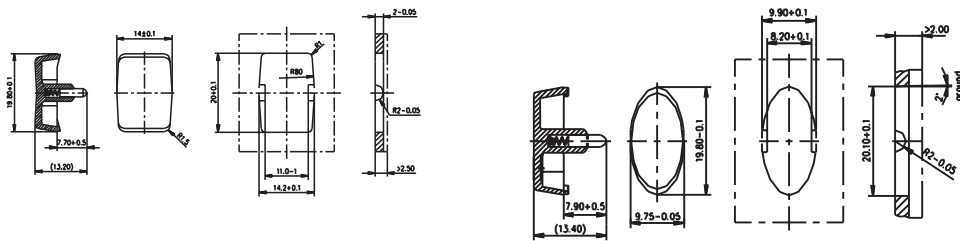

Operating Characteristics

Rocker

Rocker

Ordering Reference

Type 3673

Illumination None

Terminals 4.8 × 0.8 mm

Mounting Snap-in Customised

Rocker White Black

Housing Black

Approvals ENEC 250 VAC, 6 (3) A
UL/CSA 125 VAC, 10 A only for function I-0-II