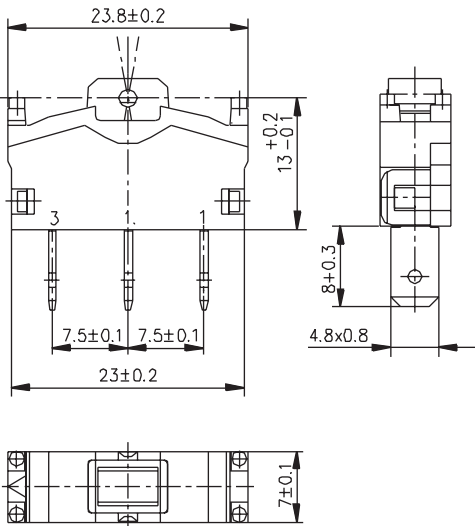

Ordering Reference	Size (mm)	Colour	Form
136-305.0000	14 × 19,8	White	Square
136-301.0000	∅ 20	White	Round
136-332.0000	∅ 20	Black	Round

Specifications

Base	PBT
Rocker	PC
Mechanism	Single pole
Functions	Change-over
Contacts	Ag/Ni
Protection	IP00
Mounting	Snap-in mounting or customised
Tracking Resistance	PTI 250
Glow-wire	850°C
Switch angle	20° I-II, 2 × 10° I-O-II
Contact gap	< 3 mm

Circuit diagram

circuit diagram

circuit diagram

Dimensions

Operating Characteristics

Rocker

Rocker

Ordering Reference

Type 3673

Illumination None

Terminals 4.8 × 0.8 mm

Mounting Snap-in Customised

Rocker White Black

Housing Black

Approvals ENEC 250 VAC, 6 (3) A
UL/CSA 125 VAC, 10 A only for function I-0-II

Standard range switch

Standard range rocker

Ordering Reference	Size (mm)	Colour	Shape
136-312.0000	9,7 × 20	White	Square
136-311.0000	9,7 × 20	Black	Square
136-314.0000	14 × 19,8	Black	Square
136-347.0000		White	Elliptical
136-346.0000		Black	Elliptical