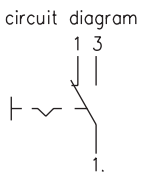

Specifications

Base	PBT
Rocker	PC
Mechanism	Single pole
Functions	Change-over
Contacts	Ag/Ni
Protection	IP00
Mounting	Snap-in mounting or customised
Tracking Resistance	PTI 250
Glow-wire	850°C
Switch angle	20° I-II, 2 × 10° I-O-II
Contact gap	< 3 mm

Circuit diagram