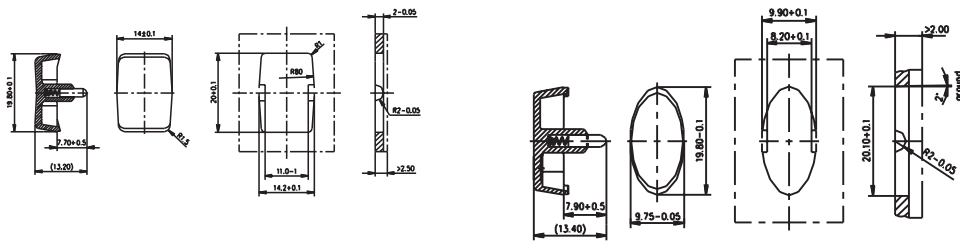

Ordering Reference	Size (mm)	Colour	Form
136-305.0000	14 × 19,8	White	Square
136-301.0000	∅ 20	White	Round
136-332.0000	∅ 20	Black	Round

Specifications

Base	PBT
Rocker	PC
Mechanism	Single pole
Functions	Change-over
Contacts	Ag/Ni
Protection	IP00
Mounting	Snap-in mounting or customised
Tracking Resistance	PTI 250
Glow-wire	850°C
Switch angle	20° I-II, 2 × 10° I-O-II
Contact gap	< 3 mm

Circuit diagram

circuit diagram

circuit diagram

Dimensions

Operating Characteristics

Rocker

Rocker

Ordering Reference

Type 3673

Illumination None

Terminals 4.8 × 0.8 mm

Mounting Snap-in Customised

Rocker White Black

Housing Black

Approvals ENEC 250 VAC, 6 (3) A
UL/CSA 125 VAC, 10 A only for function I-0-II

Standard range switch

Standard range rocker

Ordering Reference	Size (mm)	Colour	Shape
136-312.0000	9,7 × 20	White	Square
136-311.0000	9,7 × 20	Black	Square
136-314.0000	14 × 19,8	Black	Square
136-347.0000		White	Elliptical
136-346.0000		Black	Elliptical